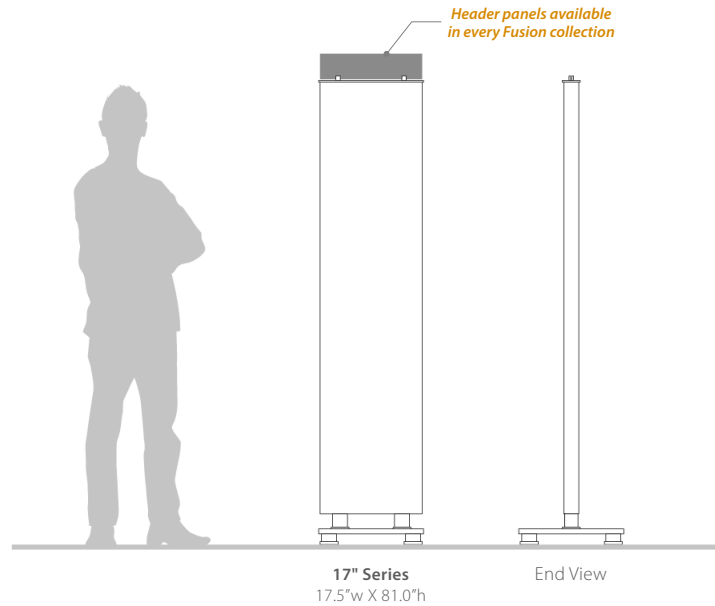

F01EK_M6_P

F01EK_M7_P

F01EK_M8_P

F01EK_M9_P

F01EK_M10_P

F01EK_M11_P

Header panels available in every Fusion collection

17" Series
17.5" w X 81.0" h