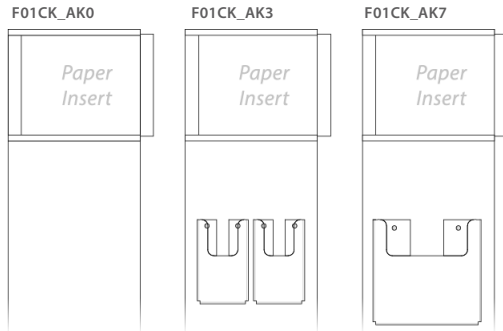

Cabinet Insert Faces

Cabinet Literature Holders

Cabinet Insert Faces

Cabinet Literature Holders

F01EK_B0_P

F01EK_B1_P

F01EK_B5_P

F01EK_C0_P

F01EK_M6_P

F01EK_M7_P

F01EK_M8_P

F01EK_M9_P

F01EK_M10_P

F01EK_M11_P

Header panels available in every Fusion collection

17" Series
17.5" w X 81.0" h