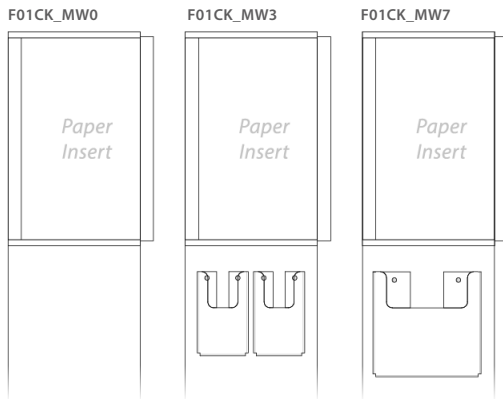

Cabinet Insert Faces

Cabinet Literature Holders

Cabinet Insert Faces

Cabinet Literature Holders

F01EK_B0_P

F01EK_B1_P

F01EK_B5_P

F01EK_C0_P

F01EK_M6_P

F01EK_M7_P

F01EK_M8_P

F01EK_M9_P

F01EK_M10_P

F01EK_M11_P

Header panels available in every Fusion collection

17" Series
17.5" w X 81.0" h