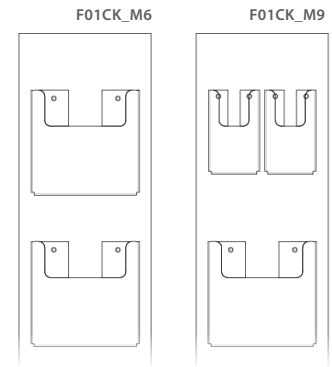

Cabinet Insert Faces

Cabinet Literature Holders

Cabinet Insert Faces

Cabinet Literature Holders

F01EK_B0_P

F01EK_B1_P

F01EK_B5_P

F01EK_C0_P

F01EK_M6_P

F01EK_M7_P

F01EK_M8_P

F01EK_M9_P

F01EK_M10_P

F01EK_M11_P

Header panels available in every Fusion collection

17" Series
17.5" w X 81.0" h