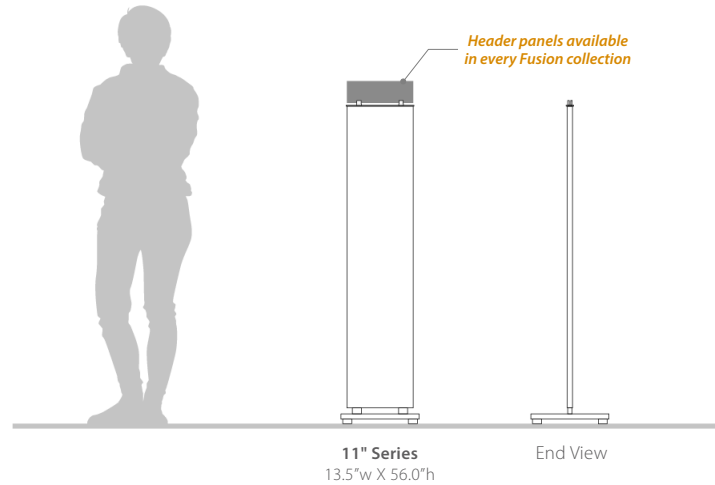

Cabinet Literature Holders