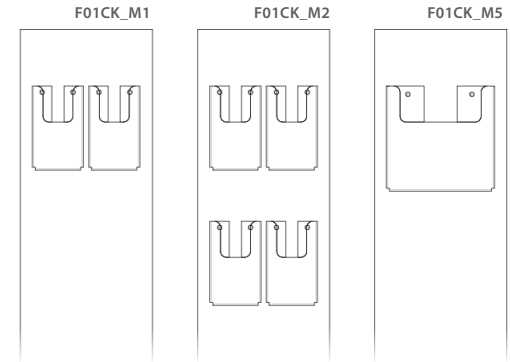

Cabinet Insert Faces

Cabinet Literature Holders

Cabinet Insert Faces

Cabinet Literature Holders

F01EK_B0_P

F01EK_B1_P

F01EK_B5_P

F01EK_C0_P

F01EK_M6_P

F01EK_M7_P

F01EK_M8_P

F01EK_M9_P

F01EK_M10_P

F01EK_M11_P

Header panels available in every Fusion collection

17" Series
17.5" w X 81.0" h